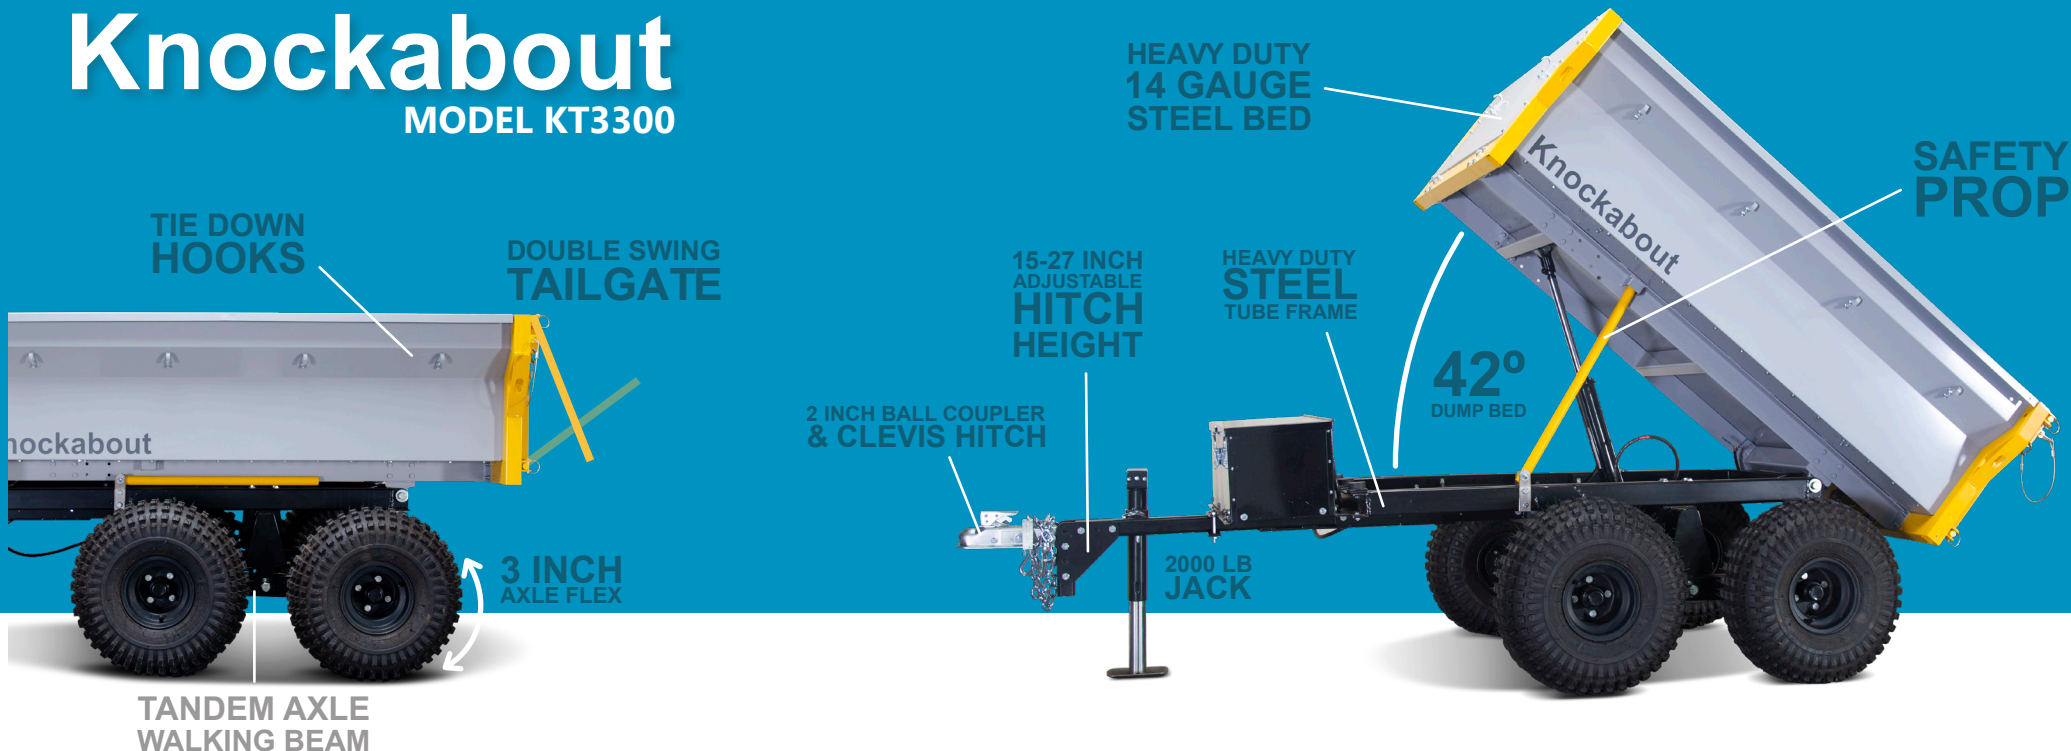

# Knockabout™

Tough Little Trailer / MODEL KT3300

ZIMMERMAN™

### Hydraulic Dumping Bed

The KT3300 comes standard with a hand-operated, double-action hydraulic pump. The pump powers a 2500 PSI lift cylinder to effortlessly lift a full load in the dump bed. The hydraulic system is also capable of being operated with tractor hydraulics or an optional 12v hydraulic pump, paired with a 12v battery for constant power.

### Ample Ground Clearance

With 23-inch turf tires, the Knockabout KT3300 gives you 10 inches of ground clearance to work with. This allows you to navigate over things like stumps and branches on your property. The walking-beam axle ensures a smooth ride over rough terrain.

### Built for the load

The KT3300 can haul up to 3000 lbs, making it perfect for heavy loads. Its 14-gauge powder-coated steel slide-out tailgate keeps your cargo contained and secure while moving, allowing you to easily transport landscaping materials or large items without seeing them slide off the back.