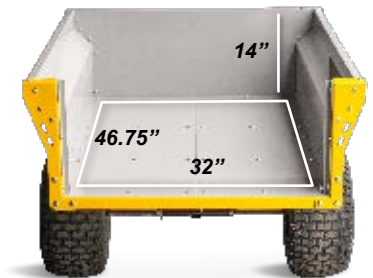

Stout 1/8 inch thick powder coated rear frame.

1/8 inch powder coated steel sub frame.

Axle pivoting dump

The Knockabout KT1200 has an axle pivoting dump that enables you to easily dump the trailer bed. To release the bed, you can simply pull the safety pin and release the spring-loaded steel safety latch. The well-balanced bed will then pivot on a solid 3/4 inch steel axle, making the dumping process quick and effortless.

Ample Ground Clearance

With 18 inch turf tires, the Knockabout KT1200 gives you 9 inches of ground clearance to work with. This allows you to navigate over things like stumps and branches on your property.

Built for the load

The KT1200 can haul up to 1200 lbs, making it perfect for heavy loads. Its 14 gauge powder-coated steel slide-out tailgate keeps your cargo contained and secure while moving, allowing you to easily transport landscaping materials or large items without seeing them slide off the back.

14"
46.75"
32"

Bed Size

The KT1200 has 12 cubic feet of space, providing plenty of room for your outdoor needs. From property maintenance to gardening, the Knockabout Trailer provides the means to accomplish your goals.