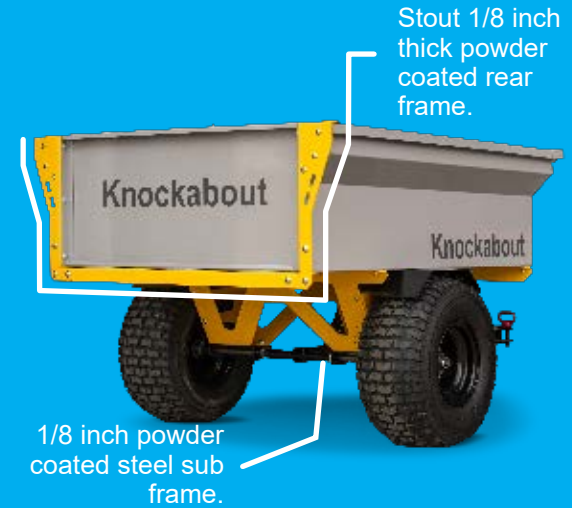

Knockabout™

Tough Little Trailer / MODEL KT1200

ZIMMERMAN™

Knockabout

MODEL KT1200

18 InchTurf Tires

Solid 14 gauge powder coated steel bed.

1/8" powder coated steel hitch tube.

Stout 1/8 inch thick powder coated rear frame.

1/8 inch powder coated steel sub frame.

Axle pivoting dump

The Knockabout KT1200 has an axle pivoting dump that enables you to easily dump the trailer bed. To release the bed, you can simply pull the safety pin and release the spring-loaded steel safety latch. The well-balanced bed will then pivot on a solid 3/4 inch steel axle, making the dumping process quick and effortless.

Ample Ground Clearance

With 18 inch turf tires, the Knockabout KT1200 gives you 9 inches of ground clearance to work with. This allows you to navigate over things like stumps and branches on your property.

Built for the load

The KT1200 can haul up to 1200 lbs, making it perfect for heavy loads. Its 14 gauge powder-coated steel slide-out tailgate keeps your cargo contained and secure while moving, allowing you to easily transport landscaping materials or large items without seeing them slide off the back.